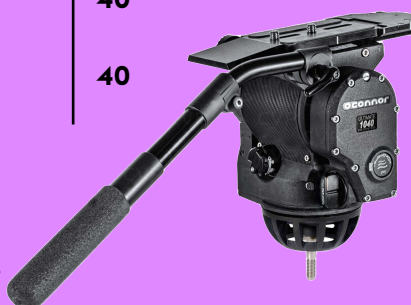

Wireless

TERADEK BOLT 4K 750 2:1 KIT	190
TERADEK + INDIE 7 DIRECTORS MONITOR	75

ALL PRICES ARE EX VAT.
VERSION 3 20/02/25